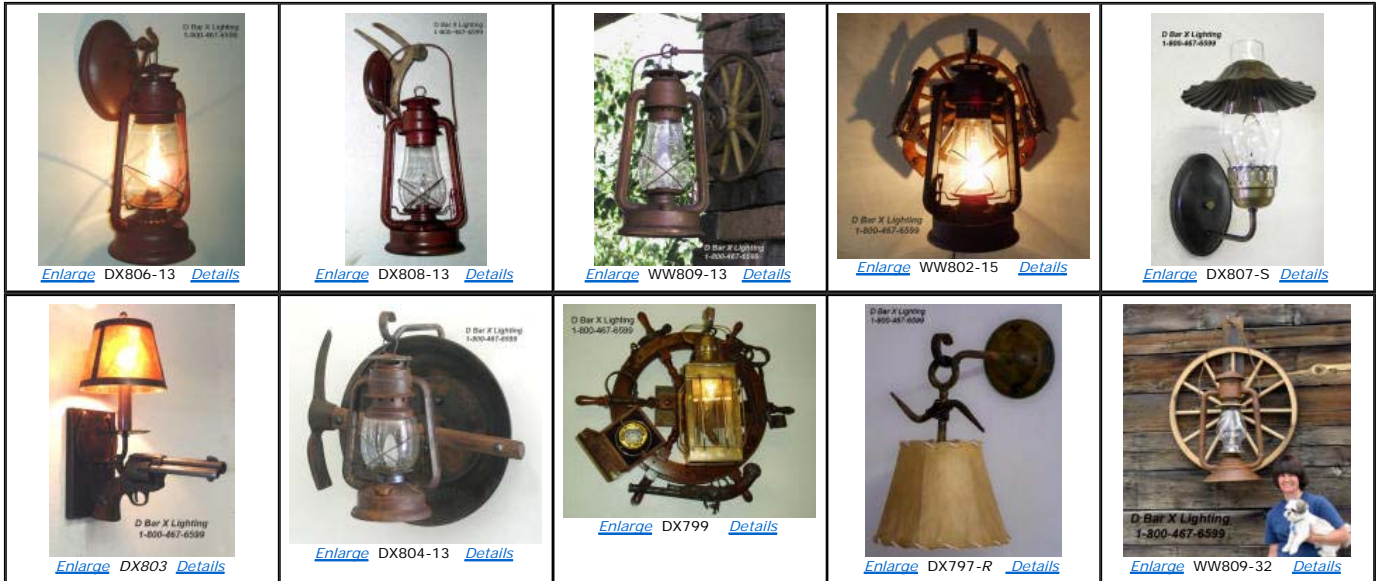

## Rustic Wall Sconces [Print this Page](#)

Our new lantern wall sconces are a great way to add a beautiful rustic touch to a room without using valuable floor space. They are the perfect compliment to our [wagon wheel chandeliers](#) [with lantern lights](#). They are UL-Approved for dry/damp locations so they are perfect for garages, barns, porches, stables and other outdoor or indoor areas. For windy areas, we recommend adding an [anti-sway rod](#) at no additional cost. Standard wiring on wall sconces is for direct wiring into junction box on your wall, but we can also wire them with a cord and plug for plugging into electrical outlet. All direct-wired wall sconces by D Bar X Lighting are [UL-Approved](#). [100% satisfaction guarantee](#). [Click here](#) to see standard lantern finishes: galvanized, flat black, glossy black, painted rust, old-fashioned rust, flat dark brown, or oil-rubbed bronze. Please ask about other custom options. [Lantern downlights](#) also available (\$20 each). Shipping price is for 1 item anywhere in the continental US. Combined item shipping available.